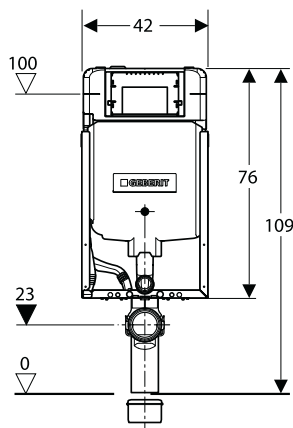

Geberit Sigma 12

Concealed cistern***

Cistern thickness: 12 cm
Cistern height: 108 cm

Kombifix* (With leg supports)

Cistern thickness: 12 cm
Cistern height: 108 cm

Duofix **

Cistern thickness: 12 cm
Cistern height: 112 cm

Geberit Sigma 8

Concealed cistern***
 Cistern thickness: 8 cm
 Cistern height: 107 cm

Kombifix*
 Cistern thickness: 8 cm
 Cistern height: 109 cm

Duofix **
 Cistern thickness: 8 cm
 Cistern height: 114 cm