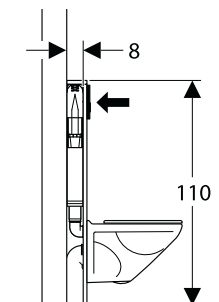

Omega 20

Dual flush
212 mm x 142 mm

Product material: plastic
White/bright chrome/white

Product material: plastic
White/gold-plated/white

Product material: plastic
Black/bright chrome/black

Omega 30

Dual flush
212 mm x 142 mm

Geberit Omega 12

Concealed cistern***

Cistern thickness: 12 cm
Cistern height: 82 cm

Duofix **

Cistern thickness: 12 cm
Cistern height: 82 cm

Duofix **

Cistern thickness: 12 cm
Cistern height: 112 cm

مناسب برای دیوارهای کوتاه

Geberit Sigma 12

Concealed cistern***

Cistern thickness: 12 cm
Cistern height: 108 cm

Kombifix* (With leg supports)

Cistern thickness: 12 cm
Cistern height: 108 cm

Duofix **

Cistern thickness: 12 cm
Cistern height: 112 cm

Geberit Sigma 8

Concealed cistern***
 Cistern thickness: 8 cm
 Cistern height: 107 cm

Kombifix*
 Cistern thickness: 8 cm
 Cistern height: 109 cm

Duofix **
 Cistern thickness: 8 cm
 Cistern height: 114 cm