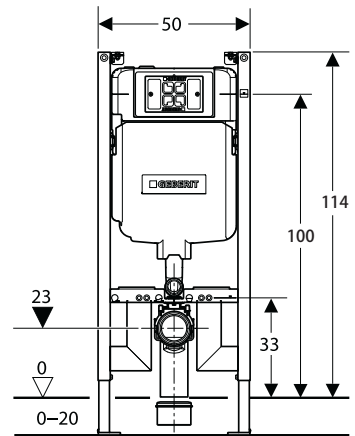

Omega 20

Dual flush
212 mm x 142 mm

Product material: plastic
White/bright chrome/white

Product material: plastic
White/gold-plated/white

Product material: plastic
Black/bright chrome/black

Omega 30

Dual flush
212 mm x 142 mm

Geberit Alpha 8

Concealed cistern***

Cistern thickness: 8 cm
Cistern height: 107 cm

Kombifix* (With leg supports)

Cistern thickness: 8 cm
Cistern height: 108 cm

Duofix **

Cistern thickness: 8 cm
Cistern height: 114 cm

Geberit Omega 12

Concealed cistern***

Cistern thickness: 12 cm
Cistern height: 82 cm

Duofix **

Cistern thickness: 12 cm
Cistern height: 82 cm

Duofix **

Cistern thickness: 12 cm
Cistern height: 112 cm

مناسب برای دیوارهای کوتاه