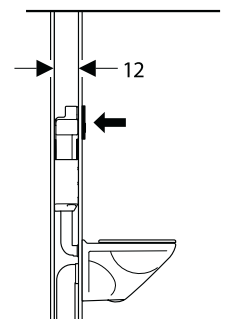

Geberit Omega 12

Concealed cistern***

Cistern thickness: 12 cm
Cistern height: 82 cm

Duofix **

Cistern thickness: 12 cm
Cistern height: 82 cm

Duofix **

Cistern thickness: 12 cm
Cistern height: 112 cm

مناسب برای دیوارهای کوتاه

Geberit Sigma 12

Concealed cistern***

Cistern thickness: 12 cm
Cistern height: 108 cm

Kombifix* (With leg supports)

Cistern thickness: 12 cm
Cistern height: 108 cm

Duofix **

Cistern thickness: 12 cm
Cistern height: 112 cm