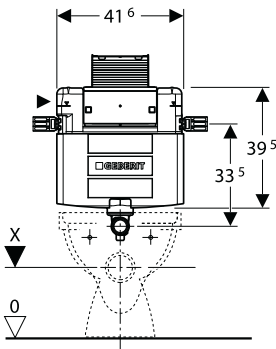

Geberit Omega 12

Concealed cistern***

Cistern thickness: 12 cm
Cistern height: 82 cm

Duofix **

Cistern thickness: 12 cm
Cistern height: 82 cm

Duofix **

Cistern thickness: 12 cm
Cistern height: 112 cm

مناسب برای دیوارهای کوتاه

Geberit Sigma 12

Concealed cistern***

Cistern thickness: 12 cm
Cistern height: 108 cm

Kombifix* (With leg supports)

Cistern thickness: 12 cm
Cistern height: 108 cm

Duofix **

Cistern thickness: 12 cm
Cistern height: 112 cm