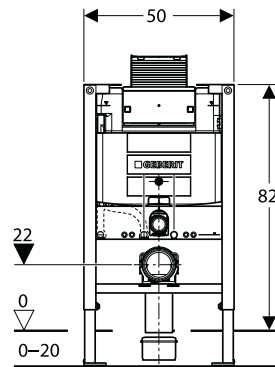

Geberit Omega 12

Concealed cistern***

Cistern thickness: 12 cm
Cistern height: 82 cm

Duofix **

Cistern thickness: 12 cm
Cistern height: 82 cm

Duofix **

Cistern thickness: 12 cm
Cistern height: 112 cm

مناسب برای دیوارهای کوتاه

Geberit Sigma 12

Concealed cistern***

Cistern thickness: 12 cm
Cistern height: 108 cm

Kombifix* (With leg supports)

Cistern thickness: 12 cm
Cistern height: 108 cm

Duofix **

Cistern thickness: 12 cm
Cistern height: 112 cm