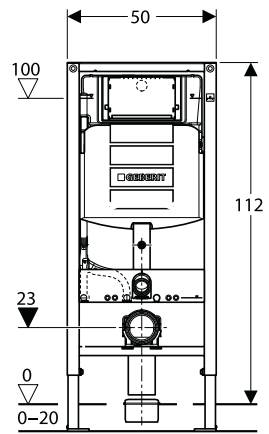

Geberit Omega 12

Concealed cistern***

Cistern thickness: 12 cm
Cistern height: 82 cm

Duofix **

Cistern thickness: 12 cm
Cistern height: 82 cm

Duofix **

Cistern thickness: 12 cm
Cistern height: 112 cm

مناسب برای دیوارهای کوتاه

Geberit Sigma 12

Concealed cistern***

Cistern thickness: 12 cm
Cistern height: 108 cm

Kombifix* (With leg supports)

Cistern thickness: 12 cm
Cistern height: 108 cm

Duofix **

Cistern thickness: 12 cm
Cistern height: 112 cm