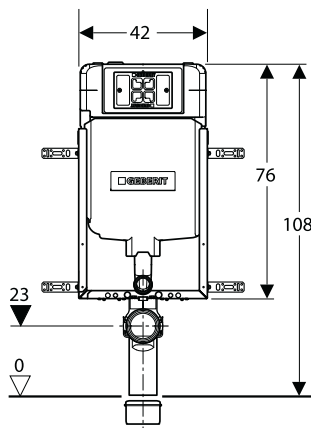

Geberit Alpha 8

Concealed cistern***

Cistern thickness: 8 cm
Cistern height: 107 cm

Kombifix* (With leg supports)

Cistern thickness: 8 cm
Cistern height: 108 cm

Duofix **

Cistern thickness: 8 cm
Cistern height: 114 cm

Geberit Omega 12

Concealed cistern***

Cistern thickness: 12 cm
Cistern height: 82 cm

Duofix **

Cistern thickness: 12 cm
Cistern height: 82 cm

Duofix **

Cistern thickness: 12 cm
Cistern height: 112 cm

مناسب برای دیوارهای کوتاه