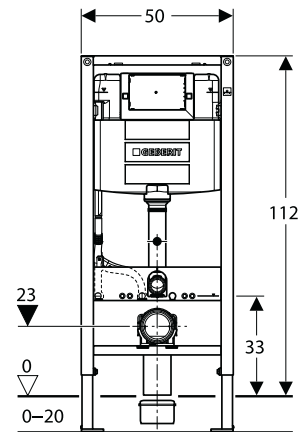

Geberit Omega 12

Concealed cistern***

Cistern thickness: 12 cm
Cistern height: 82 cm

Duofix **

Cistern thickness: 12 cm
Cistern height: 82 cm

Duofix **

Cistern thickness: 12 cm
Cistern height: 112 cm

مناسب برای دیوارهای کوتاه

Geberit Sigma 12

Concealed cistern***

Cistern thickness: 12 cm
Cistern height: 108 cm

Kombifix* (With leg supports)

Cistern thickness: 12 cm
Cistern height: 108 cm

Duofix **

Cistern thickness: 12 cm
Cistern height: 112 cm