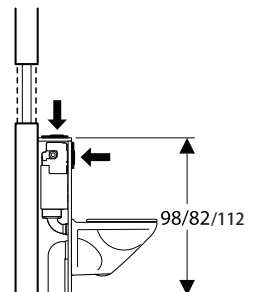

Geberit Omega 12

Concealed cistern***

Cistern thickness: 12 cm
Cistern height: 82 cm

Duofix **

Cistern thickness: 12 cm
Cistern height: 82 cm

Duofix **

Cistern thickness: 12 cm
Cistern height: 112 cm

مناسب برای دیوارهای کوتاه

Geberit Sigma 12

Concealed cistern***

Cistern thickness: 12 cm
Cistern height: 108 cm

Kombifix* (With leg supports)

Cistern thickness: 12 cm
Cistern height: 108 cm

Duofix **

Cistern thickness: 12 cm
Cistern height: 112 cm