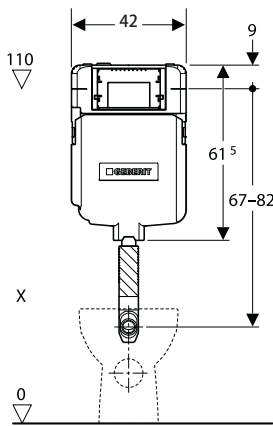

Geberit Alpha 8

Concealed cistern***

Cistern thickness: 8 cm
Cistern height: 107 cm

Kombifix* (With leg supports)

Cistern thickness: 8 cm
Cistern height: 108 cm

Duofix **

Cistern thickness: 8 cm
Cistern height: 114 cm