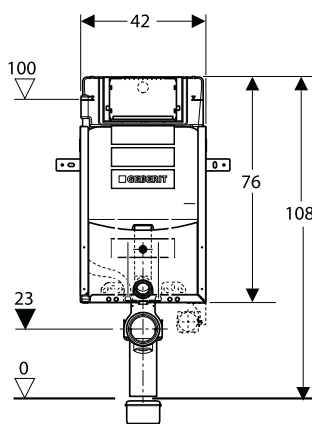

Omega 20

Dual flush
212 mm x 142 mm

Product material: plastic
White/bright chrome/white

Product material: plastic
White/gold-plated/white

Product material: plastic
Black/bright chrome/black

Omega 30

Dual flush
212 mm x 142 mm

Geberit Omega 12

Concealed cistern***

Cistern thickness: 12 cm
Cistern height: 82 cm

Duofix **

Cistern thickness: 12 cm
Cistern height: 82 cm

Duofix **

Cistern thickness: 12 cm
Cistern height: 112 cm

مناسب برای دیوارهای کوتاه

Geberit Sigma 12

Concealed cistern***

Cistern thickness: 12 cm
Cistern height: 108 cm

Kombifix* (With leg supports)

Cistern thickness: 12 cm
Cistern height: 108 cm

Duofix **

Cistern thickness: 12 cm
Cistern height: 112 cm

Geberit Sigma 8

Concealed cistern***
 Cistern thickness: 8 cm
 Cistern height: 107 cm

Kombifix*
 Cistern thickness: 8 cm
 Cistern height: 109 cm

Duofix **
 Cistern thickness: 8 cm
 Cistern height: 114 cm