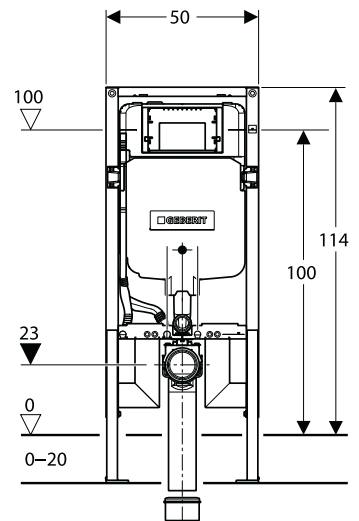

Geberit Omega 12

Concealed cistern***

Cistern thickness: 12 cm
Cistern height: 82 cm

Duofix **

Cistern thickness: 12 cm
Cistern height: 82 cm

Duofix **

Cistern thickness: 12 cm
Cistern height: 112 cm

مناسب برای دیوارهای کوتاه

Geberit Sigma 12

Concealed cistern***

Cistern thickness: 12 cm
Cistern height: 108 cm

Kombifix* (With leg supports)

Cistern thickness: 12 cm
Cistern height: 108 cm

Duofix **

Cistern thickness: 12 cm
Cistern height: 112 cm

Geberit Sigma 8

Concealed cistern***
 Cistern thickness: 8 cm
 Cistern height: 107 cm

Kombifix*
 Cistern thickness: 8 cm
 Cistern height: 109 cm

Duofix **
 Cistern thickness: 8 cm
 Cistern height: 114 cm