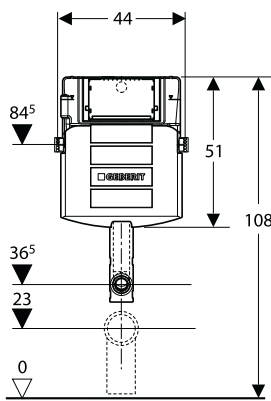

Geberit Omega 12

Concealed cistern***

Cistern thickness: 12 cm
Cistern height: 82 cm

Duofix **

Cistern thickness: 12 cm
Cistern height: 82 cm

Duofix **

Cistern thickness: 12 cm
Cistern height: 112 cm

مناسب برای دیوارهای کوتاه

Geberit Sigma 12

Concealed cistern***

Cistern thickness: 12 cm
Cistern height: 108 cm

Kombifix* (With leg supports)

Cistern thickness: 12 cm
Cistern height: 108 cm

Duofix **

Cistern thickness: 12 cm
Cistern height: 112 cm